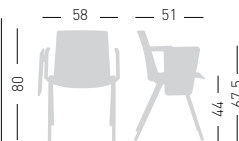

NA not assembled / non assemblato

0,48 m³ - 31 kg.
60x56x51cm.

54x60x92cm.
4 pcs [carton]

Frame Finishing & Codes / Finiture Telai e Codici

cod.291. __/IVB __T

JUBEL PG

2-3-4-5 seat benches, metal-polymer co-injected legs, techno-polymer shell.
Panca a 2-3-4-5 posti, gambe co-iniettate in metallo-polimero, scocca in tecnopolimero.